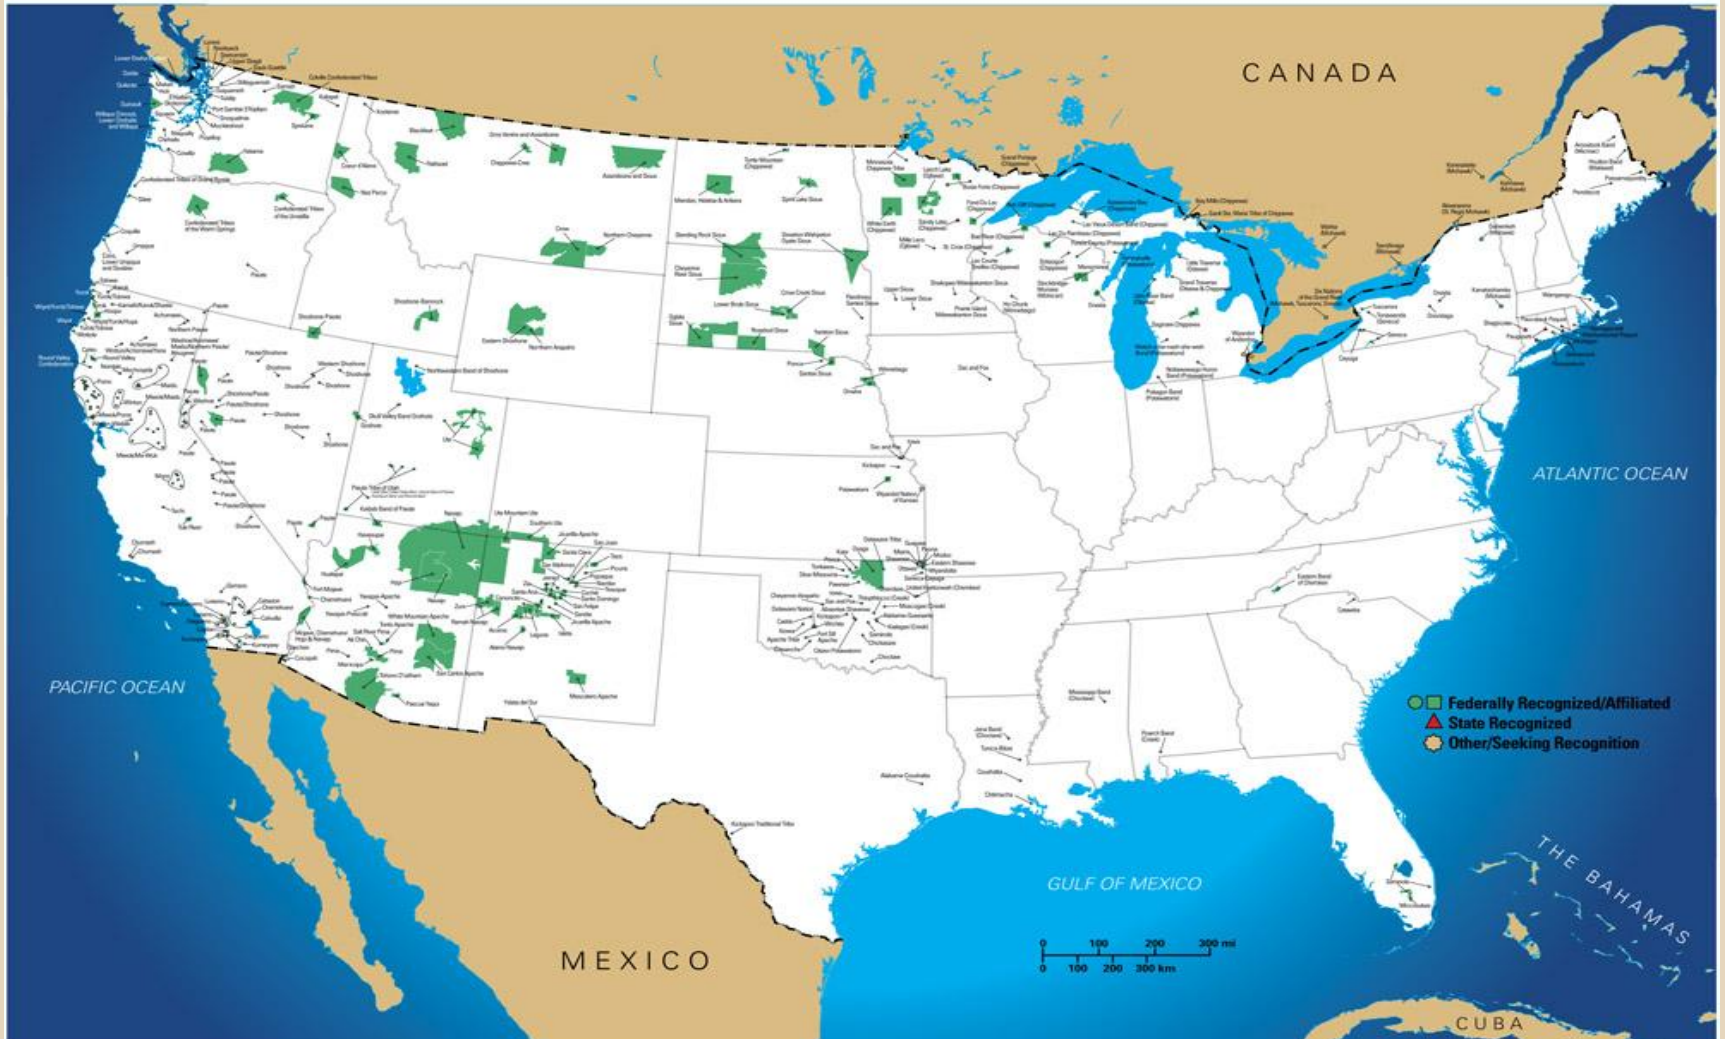

Indian Lands Before Colonization

http://cdn.theatlanticwire.com/img/upload/2012/07/19/native-american-land_.gif

NATIVE NATIONS AND TRIBES

This map was designed by a citizen of the Wyandotte Nation.